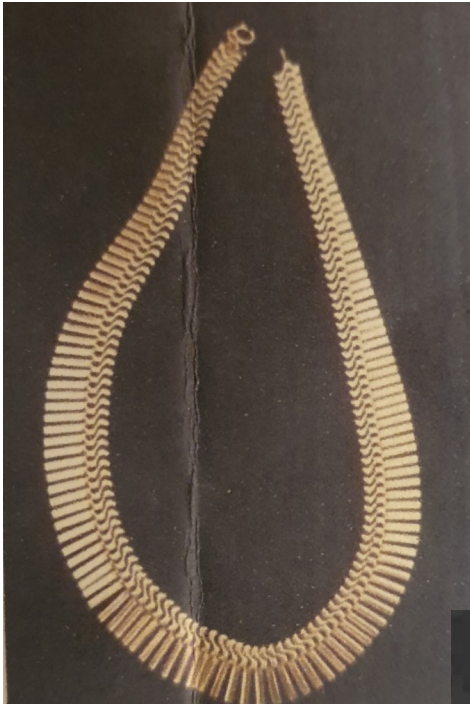

CID OUTSTANDING STOLEN PROPERTY LIST

Rare (1 of 30) *Star Wars 9ct Gold Coin*. Crime 36/91663/20 (PC407)

- ***Sterling Silver Peacock***—cast Main Body, finely chased and engraved with silver gilt tail feathers and an indescnt Niobium eyelet. Crime 36/87113/20 (DC1394)
- 2 Pairs of **silver peacock & peahen chicks**—Crime 36/87113/20 (DC1394)
- ***Victorian Tea Set*** comprising Coffee pot, Tea Pot, Cream Jug and Sugar Bowl, the pear shaped bodies engraved with lozenge panels and fruit and inscribed with crest and initials, London 1861, 70oz, by R Hennell. Crime 36/87113/20 (DC1394)
- A suite of modern ***Sheraton pattern flatware*** comprising –2 serving spoons, 3 table-spoons, 12 soup[spoons, 12 dessert spoons, 10 teaspoons, 9 coffee spoons, 2 preservice spoons, 11 table forks, 12 dessert forks. Sheffield 1953—1954, makers mark EV, 140oz weighable. Contained in a fitted Canteen. Crime 36/87113/20 (DC1394)

Gold ***Cleopatra necklace***. Crime 36/85659/20 (DC 1505)

Table centre Piece—**Full scale Swan with removable rose bowl**. Overall dimensions 68.5cm long x 40.5cm high. Hallmarked sterling silver. Total weight 18.54 Kilos. Crime 36/87113/20 (DC1394)